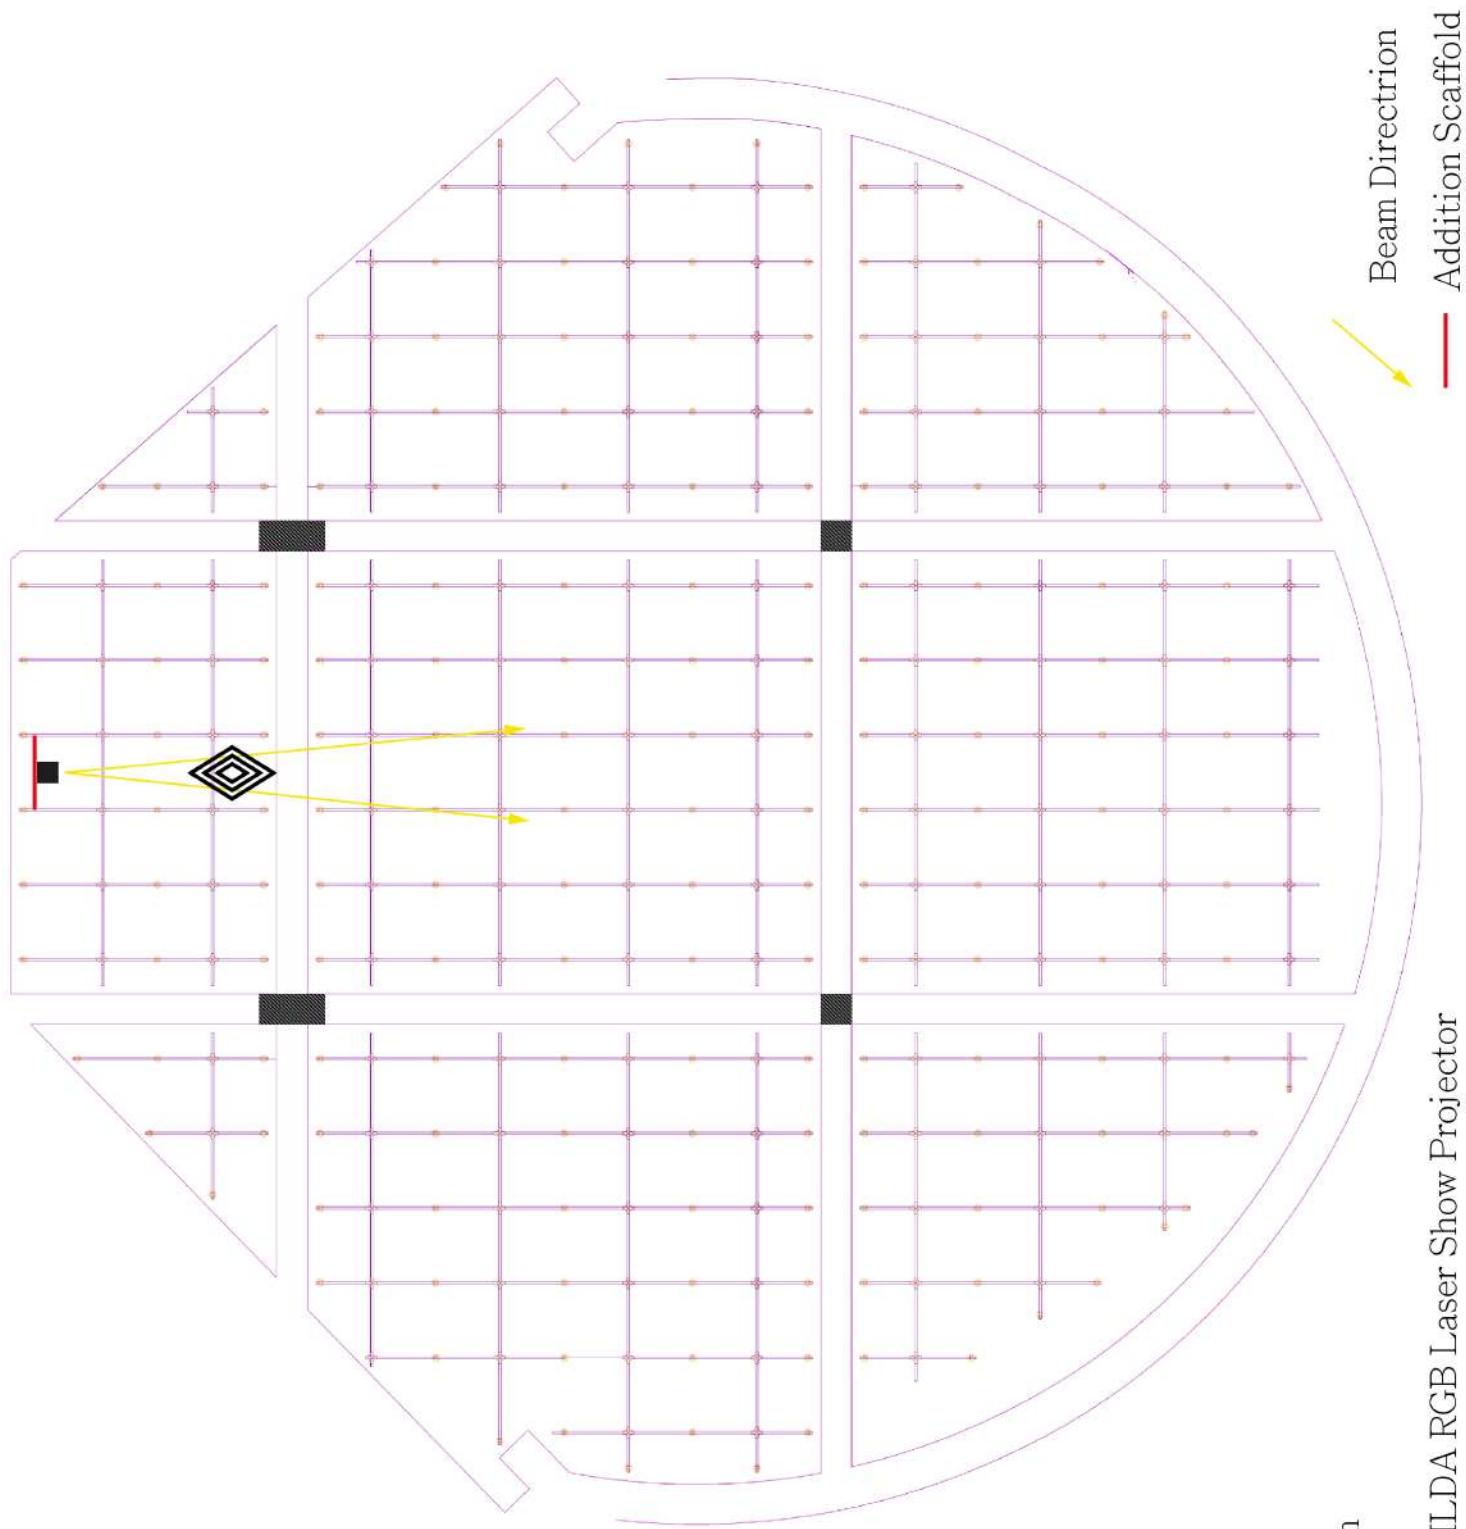

Rain & Weaving Vertical

 6 Points RGB Laserbar with X/Y Axis Scanner x 6

Weaving Horizontal

 6 Points RGB Laserbar with X/Y Axis Scanner x 8

 3.5m Stand Truss  Beam Direction

 Totem

 7.5W ILDA RGB Laser Show Projector

 Beam Directionion
 Addition Scaffold

Bridge & Archery

3.5m Truss with 4 Nodes

6 Points RGB Laserbar with X/Y Axis Scanner x 8