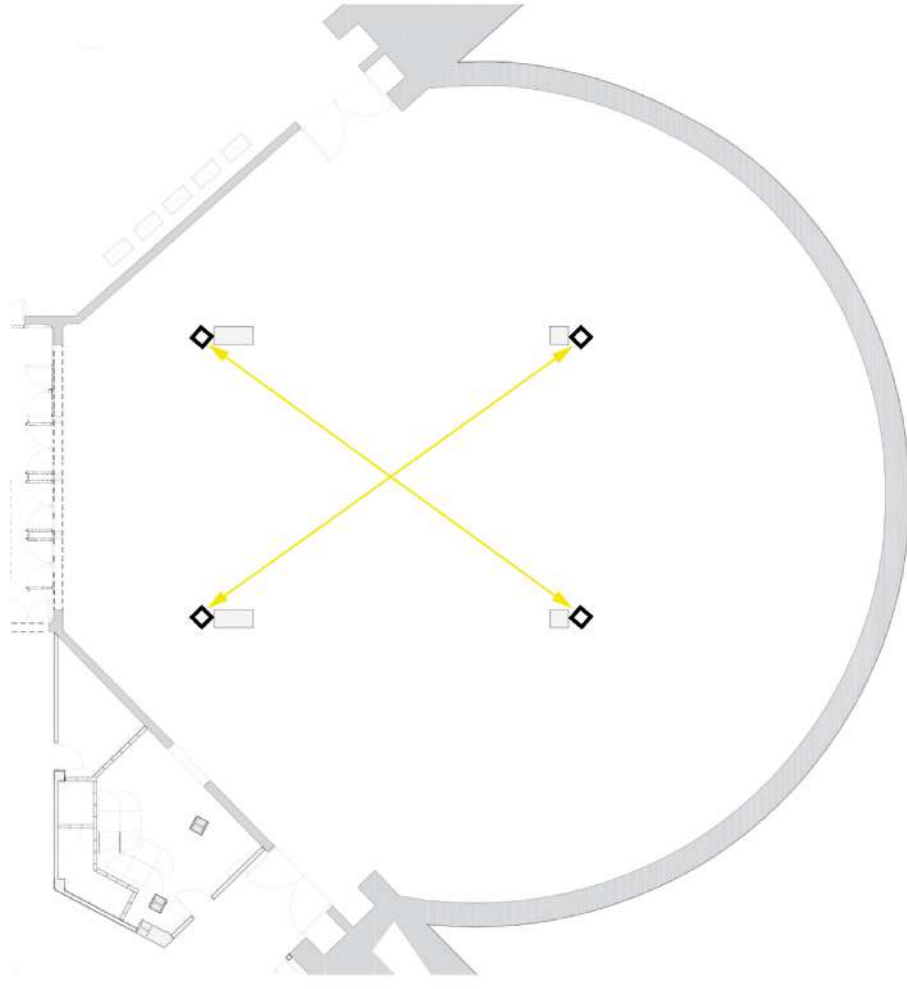

Rain & Weaving Vertical

 6 Points RGB Laserbar with X/Y Axis Scanner x 6

Weaving Horizontal

 6 Points RGB Laserbar with X/Y Axis Scanner x 8

 3.5m Stand Truss  Beam Direction

 Totem

 7.5W ILDA RGB Laser Show Projector

 Beam Directionion
 Addition Scaffold

Bridge & Archery

3.5m Truss with 4 Nodes

6 Points RGB Laserbar with X/Y Axis Scanner x 8