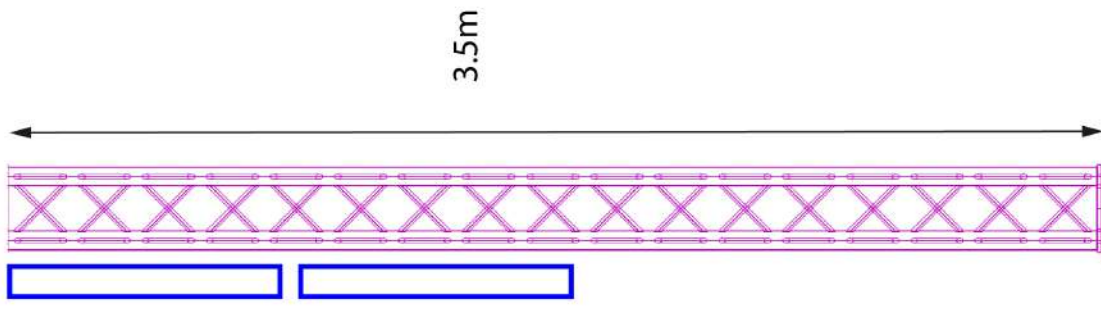

Rain & Weaving Vertical

 6 Points RGB Laserbar with X/Y Axis Scanner x 6

Weaving Horizontal

 6 Points RGB Laserbar with X/Y Axis Scanner x 8

 3.5m Stand Truss  Beam Direction

 Totem

 7.5W ILDA RGB Laser Show Projector

 Beam Directionion
 Addition Scaffold

Bridge & Archery

3.5m Truss with 4 Nodes

6 Points RGB Laserbar with X/Y Axis Scanner x 8