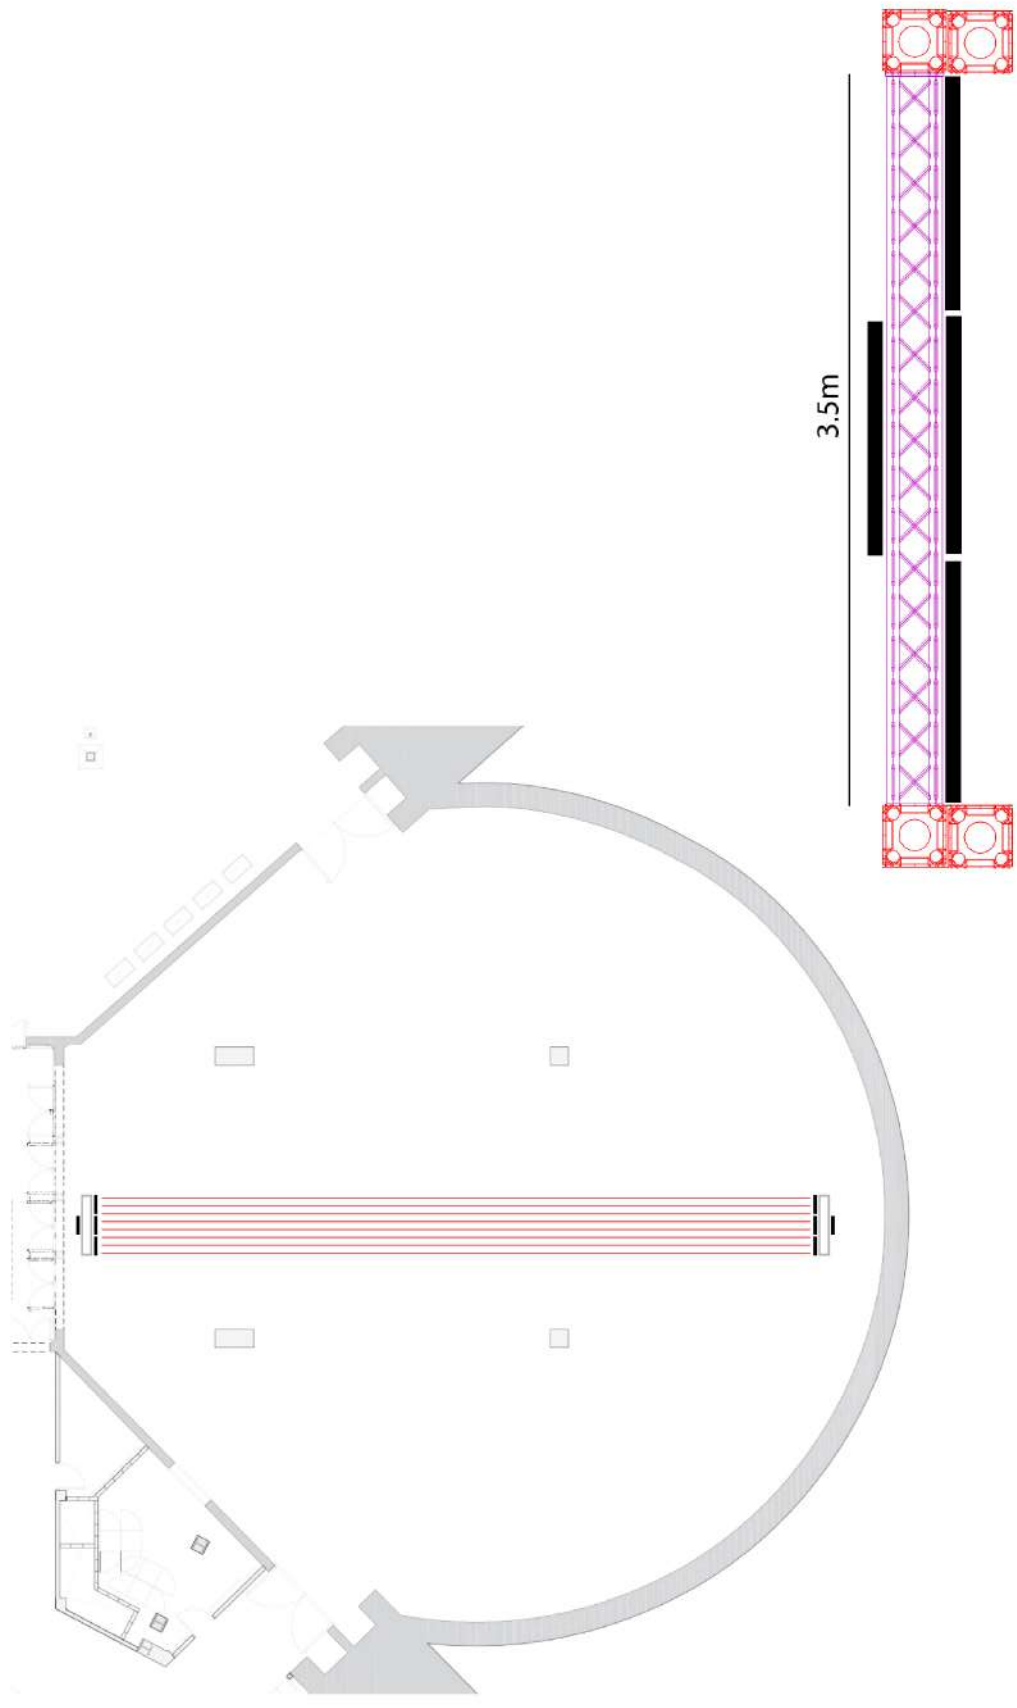

Rain & Weaving Vertical

 6 Points RGB Laserbar with X/Y Axis Scanner x 6

Weaving Horizontal

 6 Points RGB Laserbar with X/Y Axis Scanner x 8

 3.5m Stand Truss  Beam Direction

 Totem

 7.5W ILDA RGB Laser Show Projector

 Beam Directionion
 Addition Scaffold

Bridge & Archery

3.5m Truss with 4 Nodes

6 Points RGB Laserbar with X/Y Axis Scanner x 8