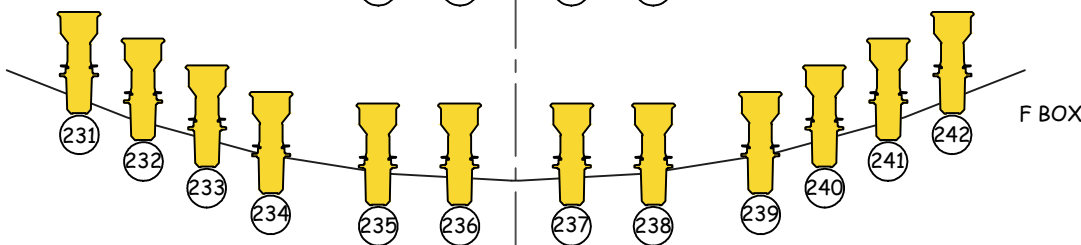

**NOTES:**

**KEY**

- RigoLite 6D-1
- X-4 Beam
- GM-K25 B-EYE
- Strom 1320
- LED Par RGBW
- TB-1230QW
- ETC S4 LED 10°
- ETC S4 LED 26°
- ETC S4 LED 36°
- ROBE T11
- 36°
- MFL
- Smoke/Hazer
- Follow Spot
- CH, IRIS, GOBO, COLOR, DMX Address, SHIN BASE

**LIGHT PLOT**  
 兒路創作藝術工寮  
 《Hagay Dreaming》  
 臺北表演藝術中心球劇場  
 2026.05/18~24

**NOTES:**

**KEY**

- Rigolite GD-1
- X-4 Beam
- GM-K25 B-EYE
- Strom 1320
- LED Par RGBW
- TB-1230QW
- ETC S4 LED 10°
- ETC S4 LED 26°
- ETC S4 LED 36°
- ROBE T11
- 36°
- MFL
- Smoke/Hazer
- Follow Spot
- IRIS  
GOBO  
COLOR  
DMX Address  
SHIN BASE

**LIGHT PLOT**  
 兒路創作藝術工寮  
 《Hagay Dreaming》  
 臺北表演藝術中心球劇場  
 2026.05/18~24

SR BOX

SL BOX

Cat Walk#1 DN

Cat Walk#2

F BOX

Follow Spot

NOTES:

KEY

-  Rigolite GD-1
-  X-4 Beam
-  GM-K25 B-EYE
-  Strom 1320
-  LED Par R6BW
-  TB-1230QW
-  ETC S4 LED 10°
-  ETC S4 LED 26°
-  ETC S4 LED 36°
-  ROBE T11
-  36°
-  MFL
-  Smoke/Hazer
-  Follow Spot
-  CH
-  IRIS GOBO
-  COLOR
-  DMX Address
-  SHIN BASE