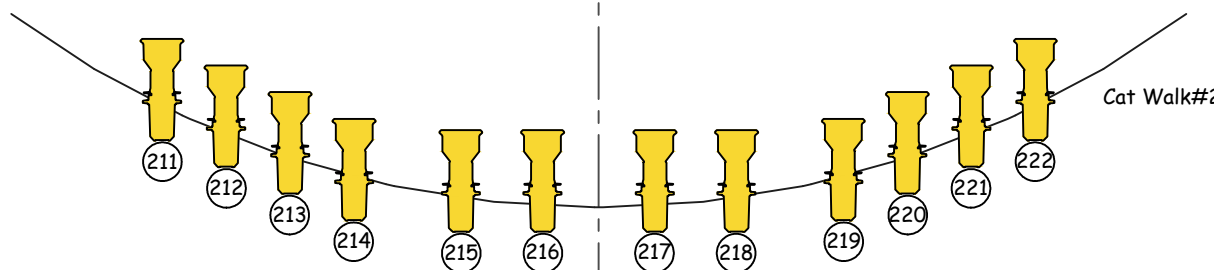

**NOTES:**

**KEY**

- RigoLite 6D-1
- X-4 Beam
- GM-K25 B-EYE
- Strom 1320
- LED Par RGBW
- TB-1230QW
- ETC S4 LED 10°
- ETC S4 LED 26°
- ETC S4 LED 36°
- ROBE T11
- 36°
- MFL
- Smoke/Hazer
- Follow Spot
- CH, IRIS, GOBO, COLOR, DMX Address, SHIN BASE

**LIGHT PLOT**  
 兒路創作藝術工寮  
 《Hagay Dreaming》  
 臺北表演藝術中心球劇場  
 2026.05/18~24

**NOTES:**

**KEY**

- Rigolite GD-1
- X-4 Beam
- GM-K25 B-EYE
- Strom 1320
- LED Par RGBW
- TB-1230QW
- ETC S4 LED 10°
- ETC S4 LED 26°
- ETC S4 LED 36°
- ROBE T11
- 36°
- MFL
- Smoke/Hazer
- Follow Spot
- IRIS  
GOBO  
COLOR  
DMX Address  
SHIN BASE

**LIGHT PLOT**  
 兒路創作藝術工寮  
 《Hagay Dreaming》  
 臺北表演藝術中心球劇場  
 2026.05/18~24

SR BOX

SL BOX

Cat Walk#1 DN

Cat Walk#2

F BOX

Follow Spot

NOTES:

KEY

-  Rigolite GD-1
-  X-4 Beam
-  GM-K25 B-EYE
-  Strom 1320
-  LED Par R6BW
-  TB-1230QW
-  ETC S4 LED 10°
-  ETC S4 LED 26°
-  ETC S4 LED 36°
-  ROBE T11
-  36°
-  MFL
-  Smoke/Hazer
-  Follow Spot
-  CH
-  IRIS GOBO
-  COLOR
-  DMX Address
-  SHIN BASE