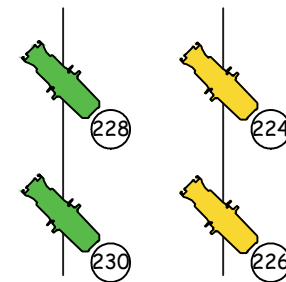

**NOTES:**

**KEY**

- RigoLite 6D-1
- X-4 Beam
- GM-K25 B-EYE
- Strom 1320
- LED Par RGBW
- TB-1230QW
- ETC S4 LED 10°
- ETC S4 LED 26°
- ETC S4 LED 36°
- ROBE T11
- 36°
- MFL
- Smoke/Hazer
- Follow Spot
- CH, IRIS, GOBO, COLOR, DMX Address, SHIN BASE

**LIGHT PLOT**  
 兒路創作藝術工寮  
 《Hagay Dreaming》  
 臺北表演藝術中心球劇場  
 2026.05/18~24

**NOTES:**

**KEY**

- Rigolite GD-1
- X-4 Beam
- GM-K25 B-EYE
- Strom 1320
- LED Par RGBW
- TB-1230QW
- ETC S4 LED 10°
- ETC S4 LED 26°
- ETC S4 LED 36°
- ROBE T11
- 36°
- MFL
- Smoke/Hazer
- Follow Spot
- IRIS  
GOBO  
COLOR  
DMX Address  
SHIN BASE

**LIGHT PLOT**  
 兒路創作藝術工寮  
 《Hagay Dreaming》  
 臺北表演藝術中心球劇場  
 2026.05/18~24

SR BOX

SL BOX

Cat Walk#1 DN

Cat Walk#2

F BOX

Follow Spot

NOTES:

KEY

-  Rigolite GD-1
-  X-4 Beam
-  GM-K25 B-EYE
-  Strom 1320
-  LED Par R6BW
-  TB-1230QW
-  ETC S4 LED 10°
-  ETC S4 LED 26°
-  ETC S4 LED 36°
-  ROBE T11
-  36°
-  MFL
-  Smoke/Hazer
-  Follow Spot
-  CH
-  IRIS GOBO
-  COLOR
-  DMX Address
-  SHIN BASE