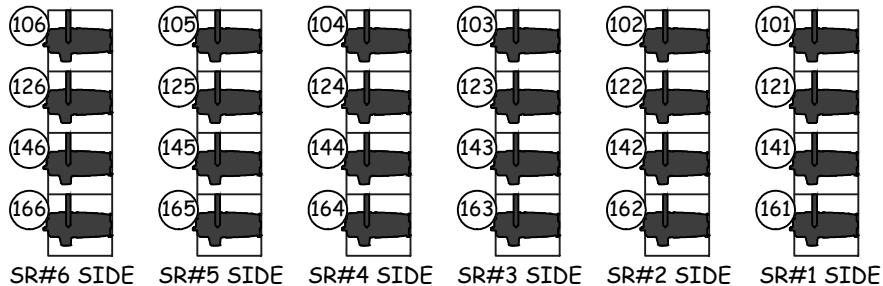

KEY

-  Rigolite GD-1
-  X-4 Beam
-  GM-K25 B-EYE
-  Strom 1320
-  LED Par R6BW
-  TB-1230QW
-  ETC S4 LED 10°
-  ETC S4 LED 26°
-  ETC S4 LED 36°
-  ROBE T11
-  36°
-  MFL
-  Smoke/Hazer
-  Follow Spot
-  CH
-  IRIS GOBO
-  COLOR
-  DMX Address
-  SHIN BASE

LIGHT PLOT

兒路創作藝術工寮  
 《Hagay Dreaming》  
 臺北表演藝術中心球劇場  
 2026.05/18~24

NOTES:

KEY

-  Rigolite GD-1
-  X-4 Beam
-  GM-K25 B-EYE
-  Strom 1320
-  LED Par RGBW
-  TB-1230QW
-  ETC S4 LED 10°
-  ETC S4 LED 26°
-  ETC S4 LED 36°
-  ROBE T11
-  36°
-  MFL
-  Smoke/Hazer
-  Follow Spot
-  CH
-  IRIS  
GOBO  
COLOR  
DMX Address  
SHIN BASE