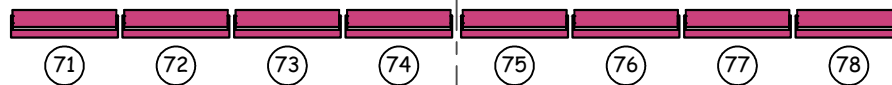

KEY

-  Rigolite GD-1
-  X-4 Beam
-  GM-K25 B-EYE
-  Strom 1320
-  LED Par R6BW
-  TB-1230QW
-  ETC S4 LED 10°
-  ETC S4 LED 26°
-  ETC S4 LED 36°
-  ROBE T11
-  36°
-  MFL
-  Smoke/Hazer
-  Follow Spot
-  CH
-  IRIS GOBO
-  COLOR
-  DMX Address
-  SHIN BASE

LIGHT PLOT

兒路創作藝術工寮  
 《Hagay Dreaming》  
 臺北表演藝術中心球劇場  
 2026.05/18~24

NOTES:

KEY

-  Rigolite GD-1
-  X-4 Beam
-  GM-K25 B-EYE
-  Strom 1320
-  LED Par RGBW
-  TB-1230QW
-  ETC S4 LED 10°
-  ETC S4 LED 26°
-  ETC S4 LED 36°
-  ROBE T11
-  36°
-  MFL
-  Smoke/Hazer
-  Follow Spot
-  CH
-  IRIS  
GOBO  
COLOR  
DMX Address  
SHIN BASE