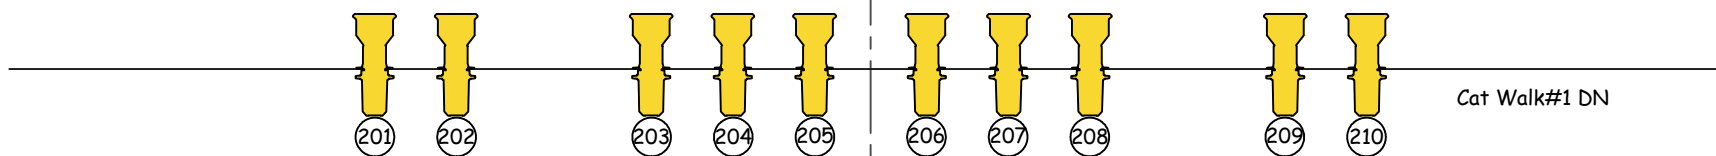

Cat Walk#1 DN