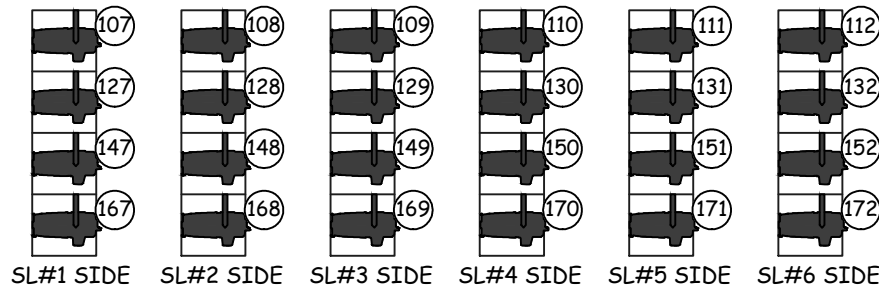

**LIGHT PLOT**  
 兒路創作藝術工寮  
 《Hagay Dreaming》  
 臺北表演藝術中心球劇場  
 2026.05/18~24

SR BOX

SL BOX

Cat Walk#1 DN

Cat Walk#2

F BOX

Follow Spot

NOTES:

KEY

-  Rigolite GD-1
-  X-4 Beam
-  GM-K25 B-EYE
-  Strom 1320
-  LED Par R6BW
-  TB-1230QW
-  ETC S4 LED 10°
-  ETC S4 LED 26°
-  ETC S4 LED 36°
-  ROBE T11
-  36°
-  MFL
-  Smoke/Hazer
-  Follow Spot
-  CH
-  IRIS GOBO
-  COLOR
-  DMX Address
-  SHIN BASE

LIGHT PLOT

兒路創作藝術工寮  
 《Hagay Dreaming》  
 臺北表演藝術中心球劇場  
 2026.05/18~24

NOTES:

KEY

-  Rigolite GD-1
-  X-4 Beam
-  GM-K25 B-EYE
-  Strom 1320
-  LED Par RGBW
-  TB-1230QW
-  ETC S4 LED 10°
-  ETC S4 LED 26°
-  ETC S4 LED 36°
-  ROBE T11
-  36°
-  MFL
-  Smoke/Hazer
-  Follow Spot
-  CH
-  IRIS  
GOBO  
COLOR  
DMX Address  
SHIN BASE