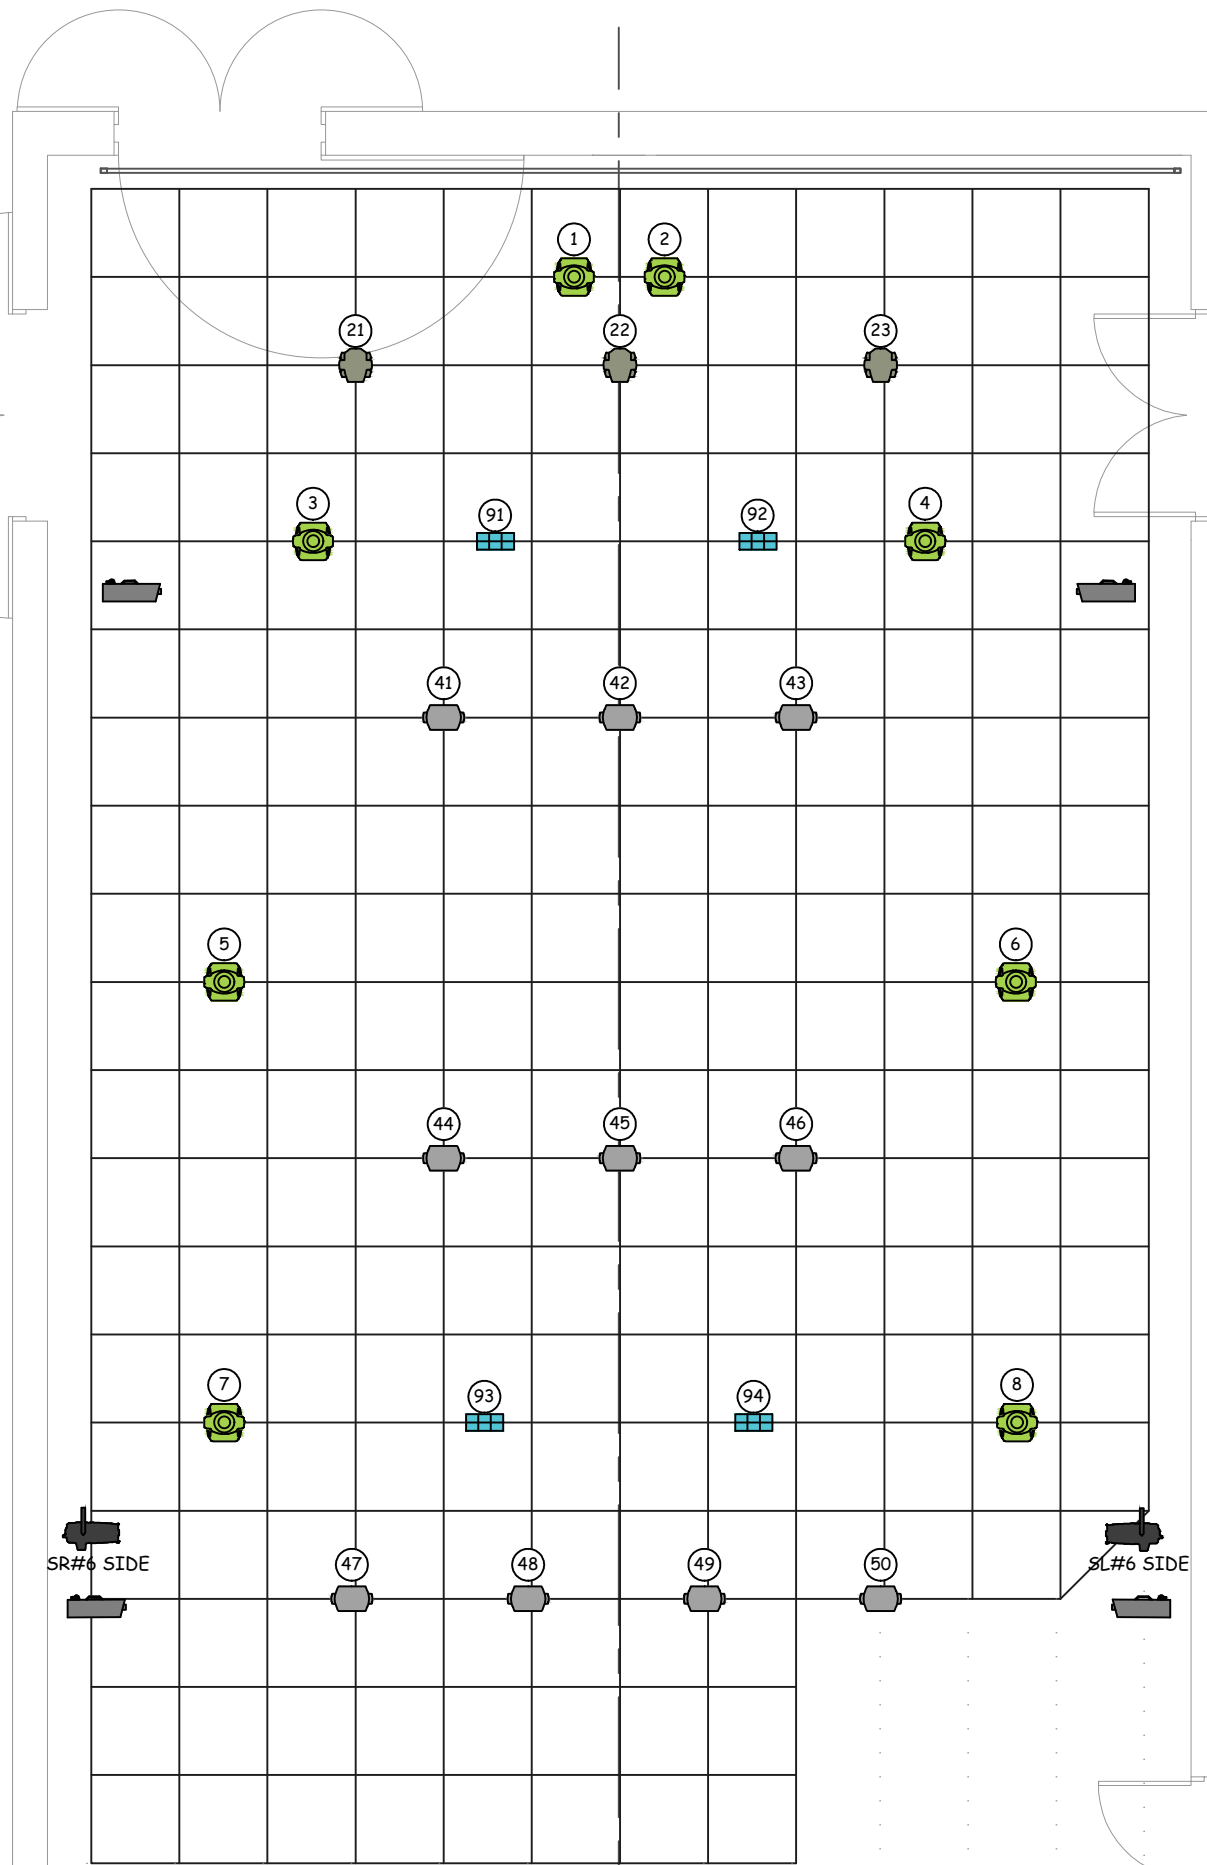

**NOTES:**

**KEY**

- RigoLite 6D-1
- X-4 Beam
- GM-K25 B-EYE
- Strom 1320
- LED Par RGBW
- TB-1230QW
- ETC S4 LED 10°
- ETC S4 LED 26°
- ETC S4 LED 36°
- ROBE T11
- 36°
- MFL
- Smoke/Hazer
- Follow Spot
- CH, IRIS, GOBO, COLOR, DMX Address, SHIN BASE

**LIGHT PLOT**  
 兒路創作藝術工寮  
 《Hagay Dreaming》  
 臺北表演藝術中心球劇場  
 2026.05/18~24

**NOTES:**

**KEY**

- Rigolite GD-1
- X-4 Beam
- GM-K25 B-EYE
- Strom 1320
- LED Par RGBW
- TB-1230QW
- ETC S4 LED 10°
- ETC S4 LED 26°
- ETC S4 LED 36°
- ROBE T11
- 36°
- MFL
- Smoke/Hazer
- Follow Spot
- IRIS  
GOBO  
COLOR  
DMX Address  
SHIN BASE

**LIGHT PLOT**  
 兒路創作藝術工寮  
 《Hagay Dreaming》  
 臺北表演藝術中心球劇場  
 2026.05/18~24

SR BOX

SL BOX

Cat Walk#1 DN

Cat Walk#2

F BOX

Follow Spot

NOTES: